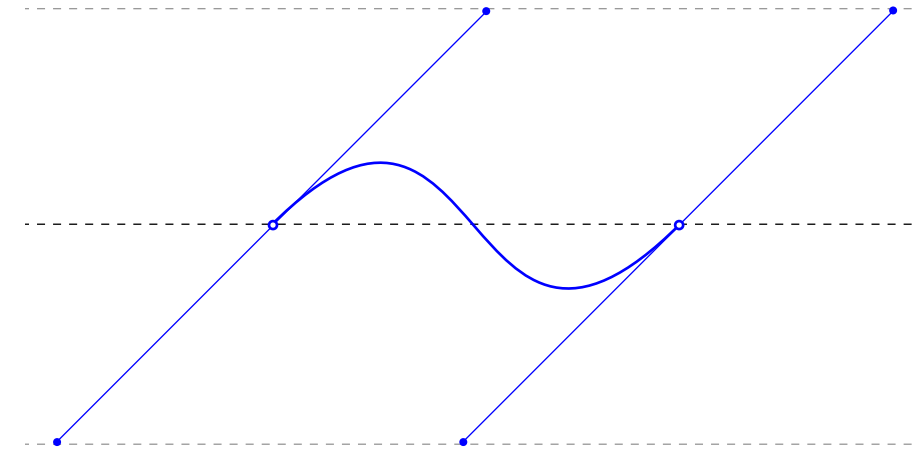

PEN TOOL GUIDELINES

2 - Bézier curves

Single curve

Continuous curves

45° curve

PEN TOOL GUIDELINES

1 - Straight paths

Open path

Closed path shape

45° paths (hold shift)

Mighty

madebymighty.space
youtube.com/MadebyMighty

PEN TOOL GUIDELINES

3 - Breaking paths

Mighty

madebymighty.space
youtube.com/MadebyMighty