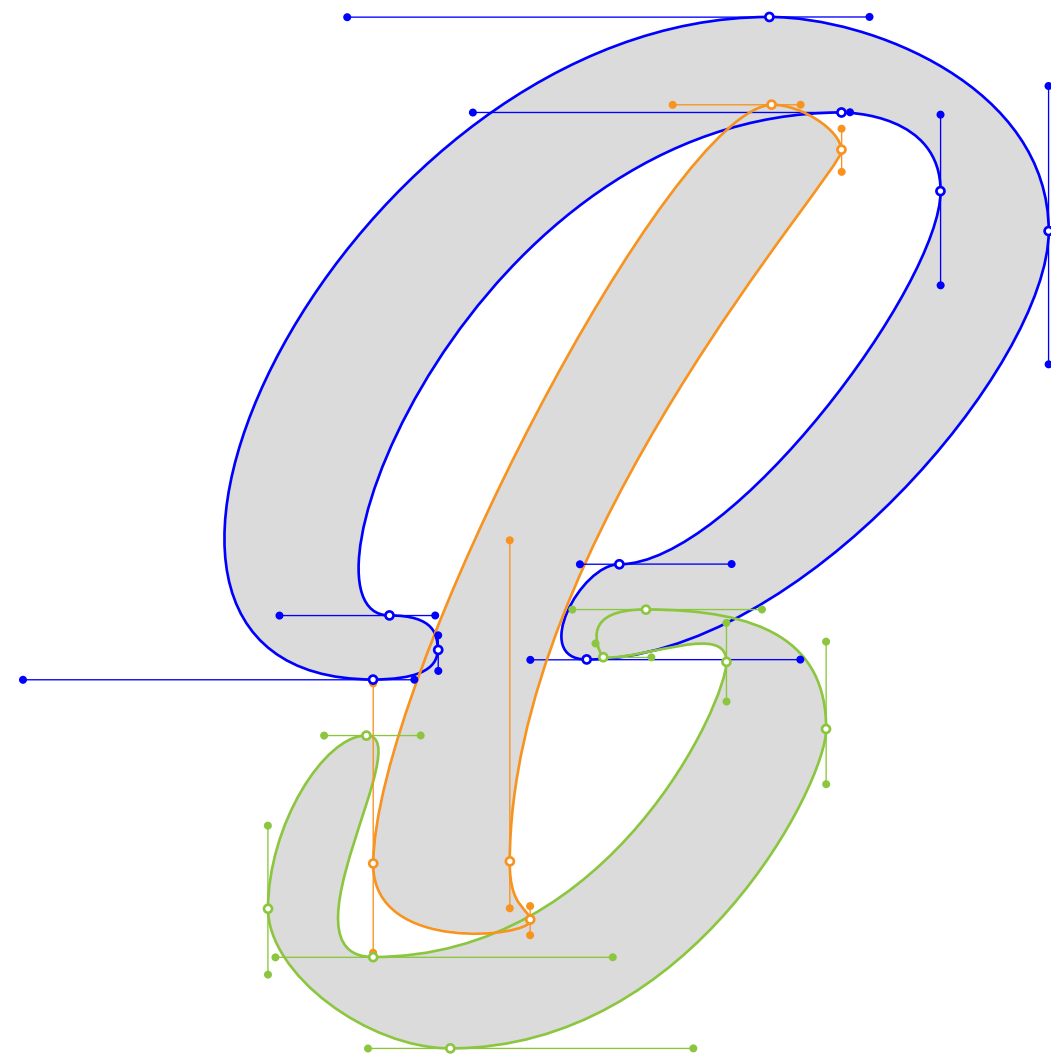

PEN TOOL GUIDELINES

2 - Bézier curves

Single curve

Continuous curves

45° curve

PEN TOOL GUIDELINES

1 - Straight paths

Open path

Closed path shape

45° paths (hold shift)

Mighty

madebymighty.space
youtube.com/MadebyMighty

PEN TOOL GUIDELINES

3 - Breaking paths

Mighty

madebymighty.space
youtube.com/MadebyMighty

PEN TOOL GUIDELINES

4 - Complex shapes

Mighty

madebymighty.space
youtube.com/MadebyMighty

PEN TOOL GUIDELINES

5 - Lettering

Mighty

madebymighty.space
youtube.com/MadebyMighty