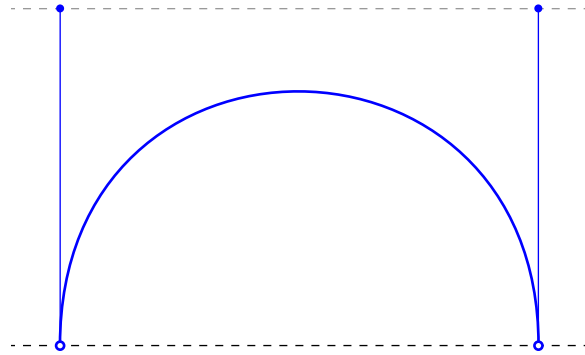

PEN TOOL GUIDELINES

2 - Bézier curves

Single curve

Continuous curves

45° curve

PEN TOOL GUIDELINES

1 - Straight paths

Open path

Closed path shape

45° paths (hold shift)

Mighty

madebymighty.space
youtube.com/MadebyMighty

PEN TOOL GUIDELINES

3 - Breaking paths

Mighty

madebymighty.space
youtube.com/MadebyMighty