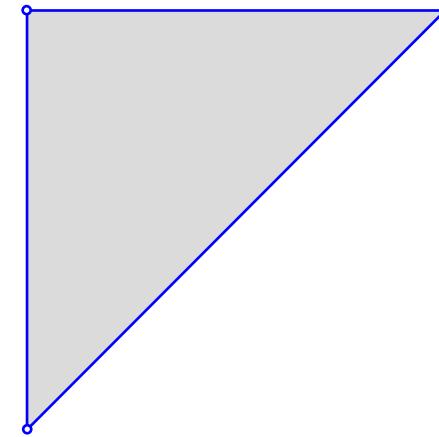

PEN TOOL GUIDELINES

2 - Bézier curves

Single curve

Continuous curves

45° curve

PEN TOOL GUIDELINES

1 - Straight paths

Open path

Closed path shape

45° paths (hold shift)

Mighty

madebymighty.space
youtube.com/MadebyMighty

PEN TOOL GUIDELINES

3 - Breaking paths

Mighty

madebymighty.space
youtube.com/MadebyMighty