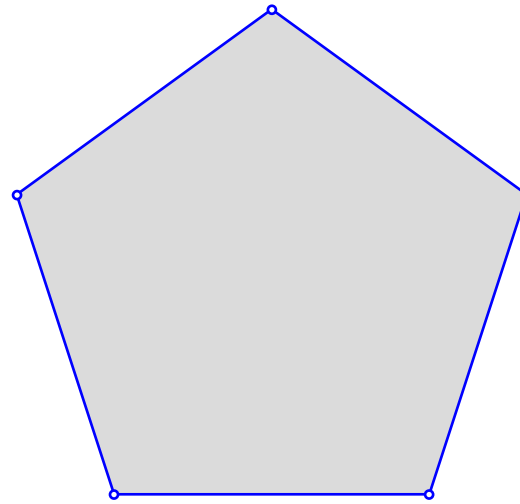

PEN TOOL GUIDELINES

2 - Bézier curves

Single curve

Continuous curves

45° curve

PEN TOOL GUIDELINES

1 - Straight paths

Open path

Closed path shape

45° paths (hold shift)

Mighty

madebymighty.space
youtube.com/MadebyMighty

PEN TOOL GUIDELINES

3 - Breaking paths

Mighty

madebymighty.space
youtube.com/MadebyMighty