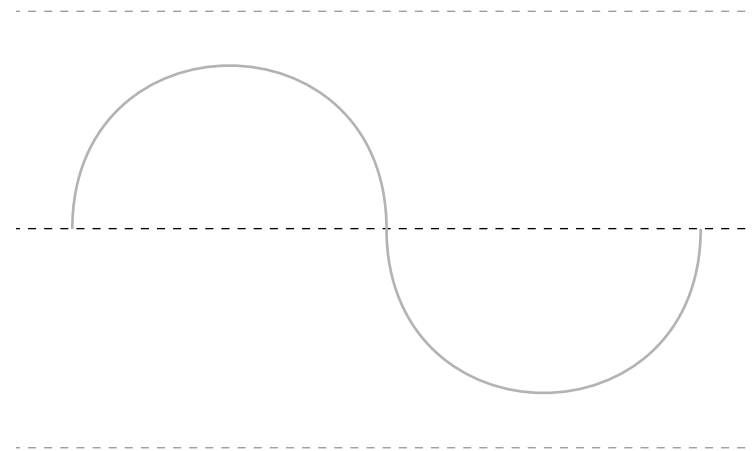

PEN TOOL GUIDELINES

2 - Bézier curves

Single curve

Continuous curves

45° curve

PEN TOOL GUIDELINES

1 - Straight paths

Open path

Closed path shape

45° paths (hold shift)

Mighty

madebymighty.space
youtube.com/MadebyMighty

PEN TOOL GUIDELINES

3 - Breaking paths

Mighty

madebymighty.space
youtube.com/MadebyMighty