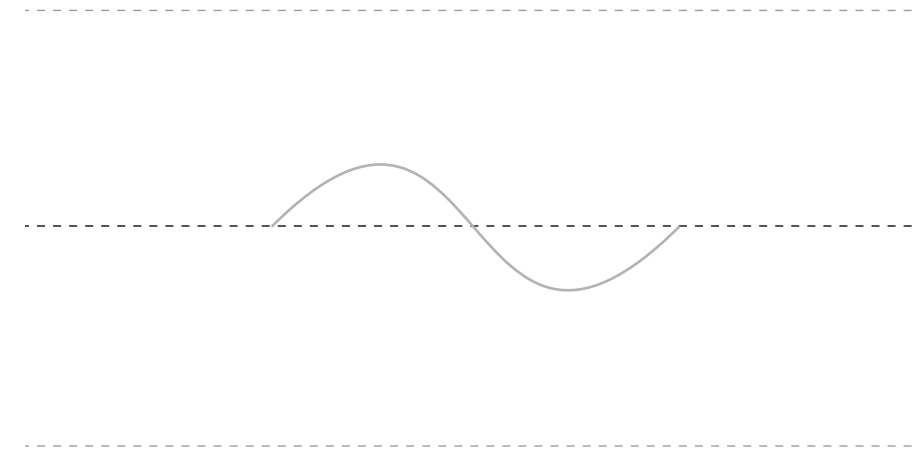

PEN TOOL GUIDELINES

2 - Bézier curves

Single curve

Continuous curves

45° curve

PEN TOOL GUIDELINES

1 - Straight paths

Open path

Closed path shape

45° paths (hold shift)

Mighty

madebymighty.space
youtube.com/MadebyMighty

PEN TOOL GUIDELINES

3 - Breaking paths

Mighty

madebymighty.space
youtube.com/MadebyMighty