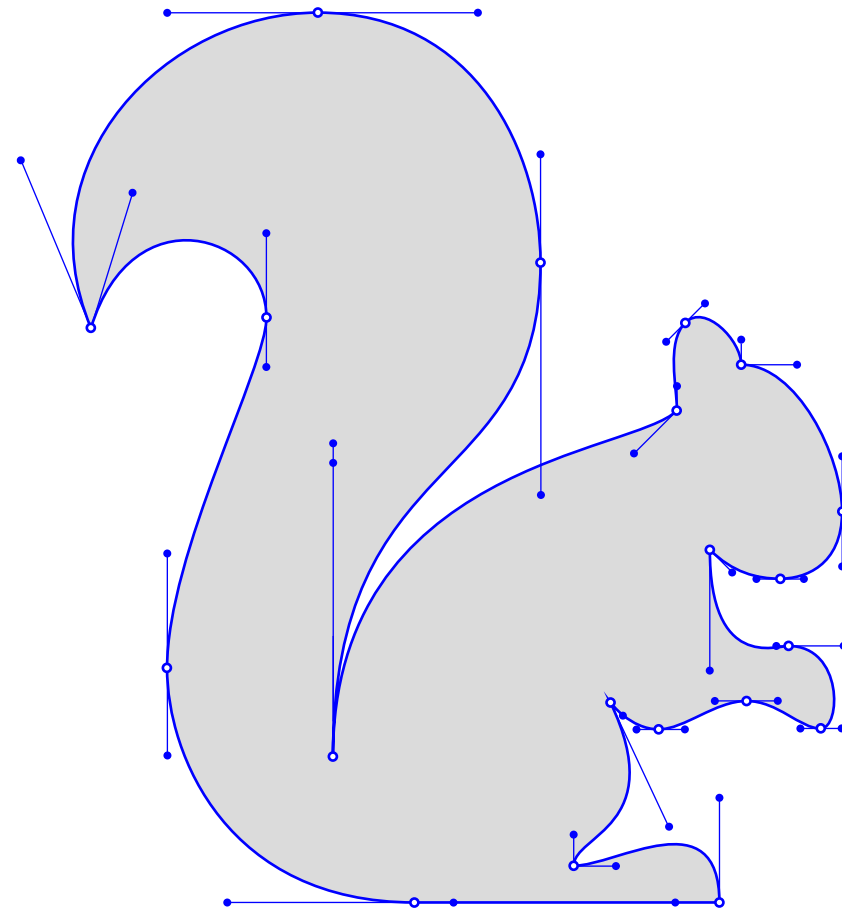

PEN TOOL GUIDELINES

2 - Bézier curves

Single curve

Continuous curves

45° curve

PEN TOOL GUIDELINES

1 - Straight paths

Open path

Closed path shape

45° paths (hold shift)

Mighty

madebymighty.space
youtube.com/MadebyMighty

PEN TOOL GUIDELINES

3 - Breaking paths

Mighty

madebymighty.space
youtube.com/MadebyMighty

PEN TOOL GUIDELINES

4 - Complex shapes

Mighty

madebymighty.space
youtube.com/MadebyMighty

PEN TOOL GUIDELINES

5 - Lettering

Mighty

madebymighty.space
youtube.com/MadebyMighty