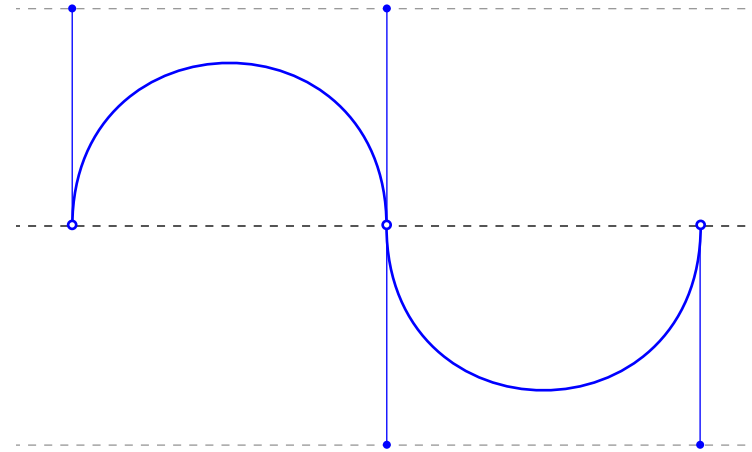

PEN TOOL GUIDELINES

2 - Bézier curves

Single curve

Continuous curves

45° curve

PEN TOOL GUIDELINES

1 - Straight paths

Open path

Closed path shape

45° paths (hold shift)

Mighty

madebymighty.space
youtube.com/MadebyMighty

PEN TOOL GUIDELINES

3 - Breaking paths

Mighty

madebymighty.space
youtube.com/MadebyMighty