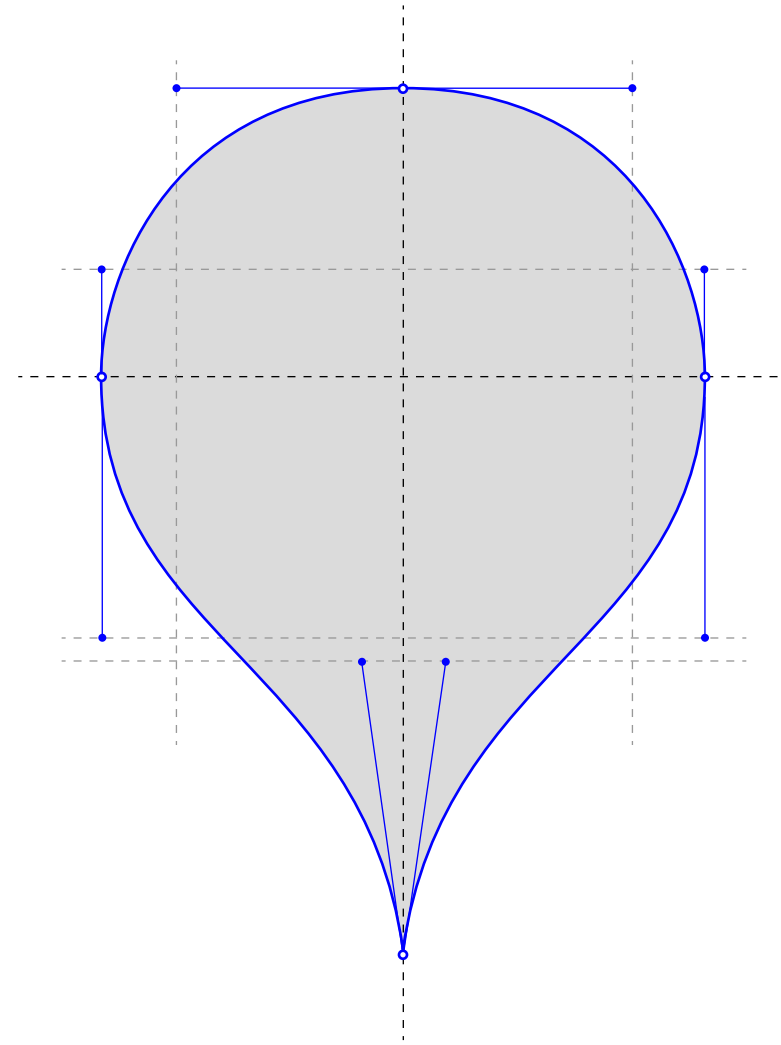

PEN TOOL GUIDELINES

2 - Bézier curves

Single curve

Continuous curves

45° curve

PEN TOOL GUIDELINES

1 - Straight paths

Open path

Closed path shape

45° paths (hold shift)

Mighty

madebymighty.space
youtube.com/MadebyMighty

PEN TOOL GUIDELINES

3 - Breaking paths

Mighty

madebymighty.space
youtube.com/MadebyMighty